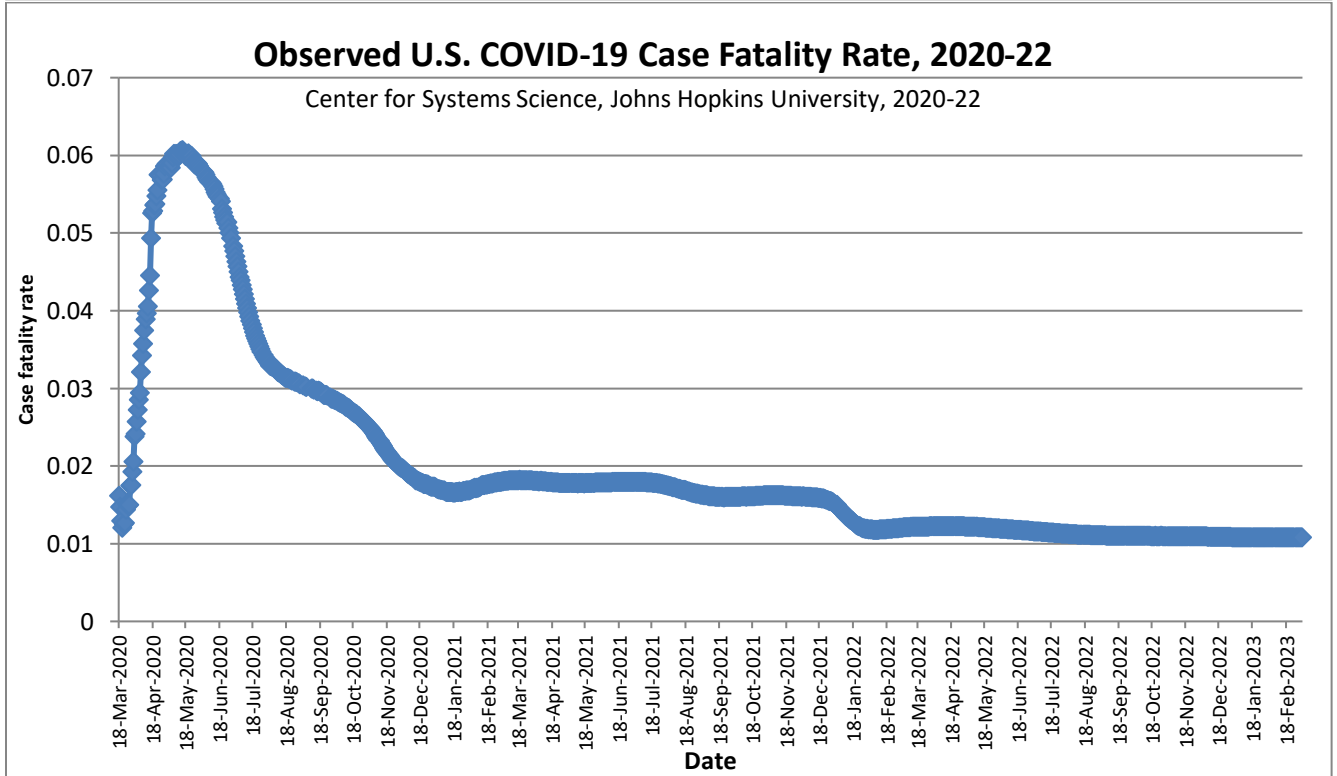

STs Studios, LLC  
 14545 Phillip Ln.  
 Sonora, California 95370  
 209-768-7894  
 ststolp@sts-studios.com

**U.S. COVID-19 Epi Curves**  
 March 3, 2023

Please note text of narrative. Data downloaded from <https://coronavirus.jhu.edu>  
 Source: Center for Systems Science and Engineering at Johns Hopkins University. Cases on cruise ships not included.