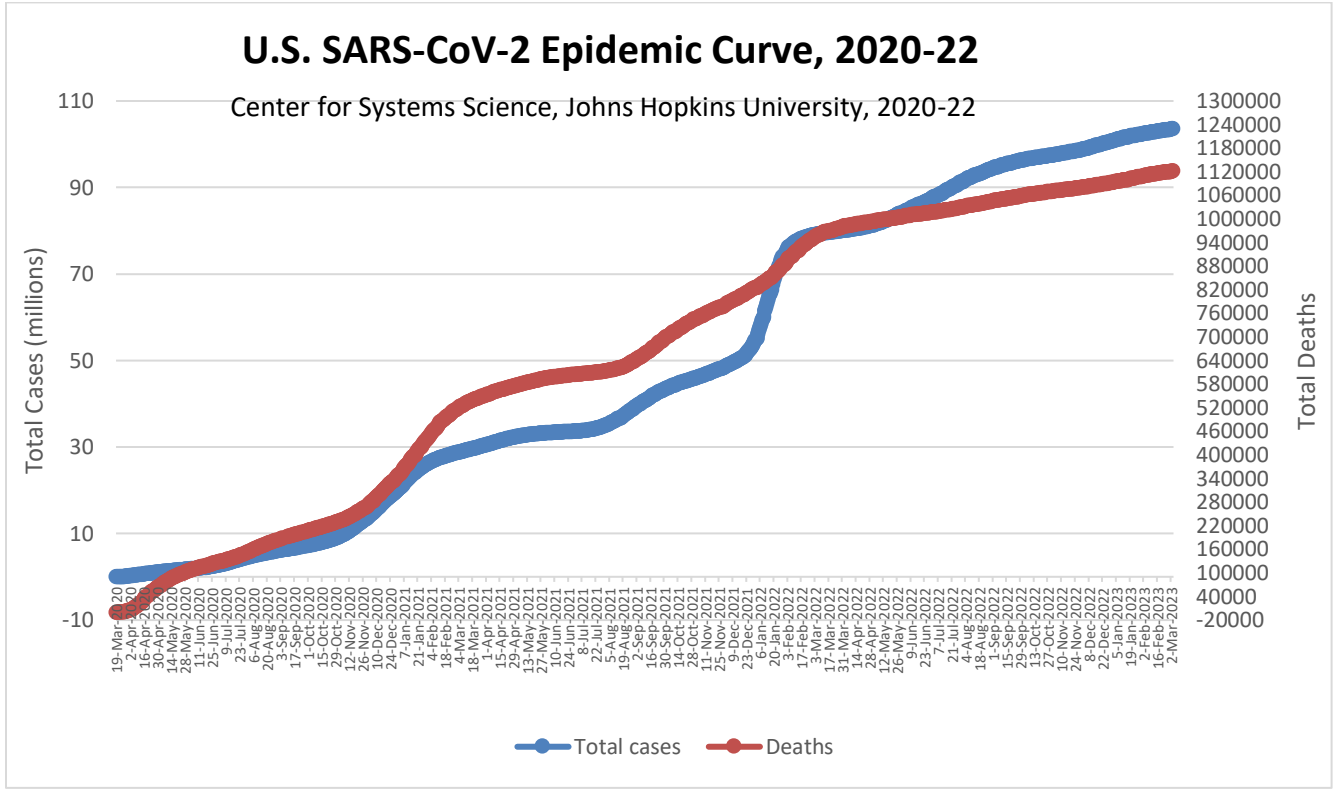

STs Studios, LLC  
 14545 Phillip Ln.  
 Sonora, California 95370  
 209-768-7894  
 ststolp@sts-studios.com

**U.S. COVID-19 Epi Curves**  
 March 3, 2023

Please note text of narrative. Data downloaded from <https://coronavirus.jhu.edu>  
 Source: Center for Systems Science and Engineering at Johns Hopkins University. Cases on cruise ships not included.