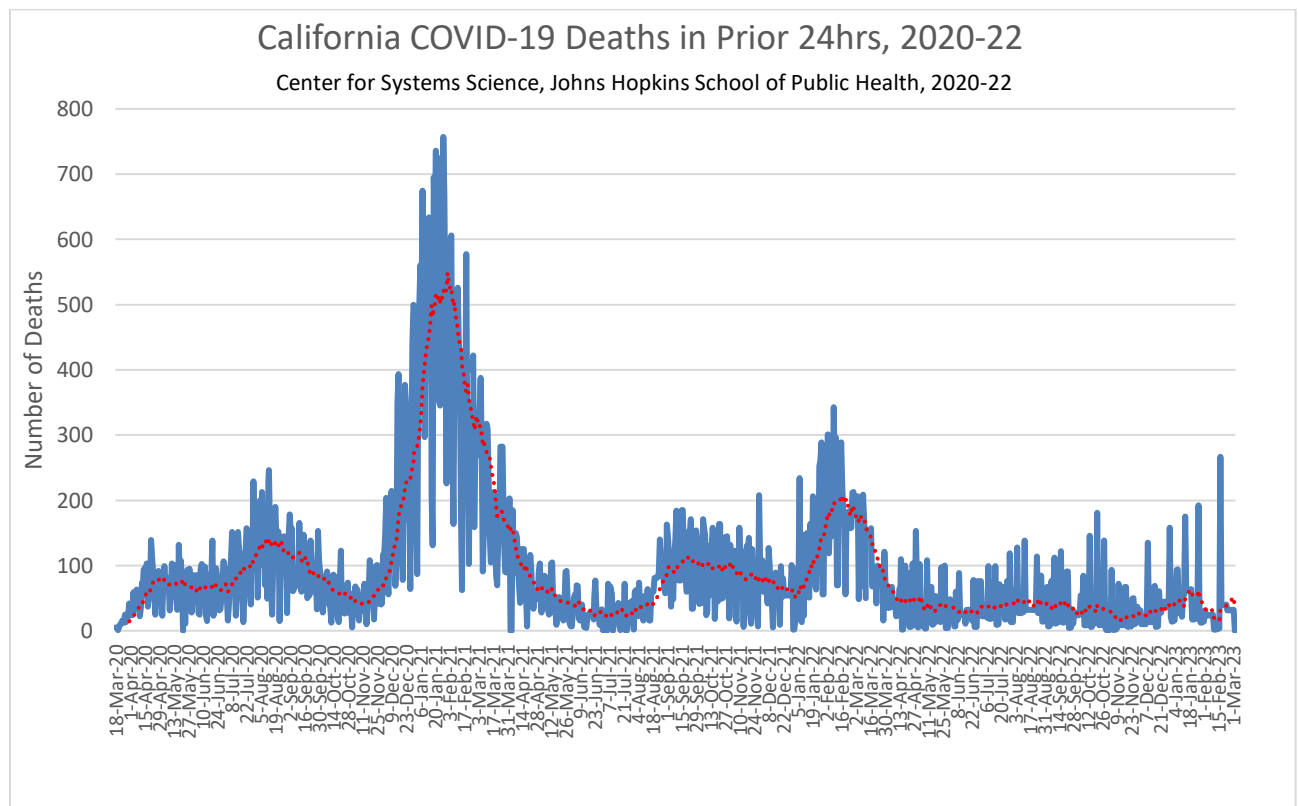

STS Studios, LLC
14545 Phillip Ln.
Sonora, California 95370
209-768-7894
ststolp@sts-studios.com

California Coronavirus Observed Case Fatality Rate Monitoring March 3, 2023

California COVID-19 Cases in Prior 24 Hrs, 2020-22

Center for Systems Science, Johns Hopkins School of Public Health, 2020-22

California Observed Case Fatality Rate in prior 24hrs, 2020-22

Center for Systems Science, Johns Hopkins School of Public Health, 2020-22