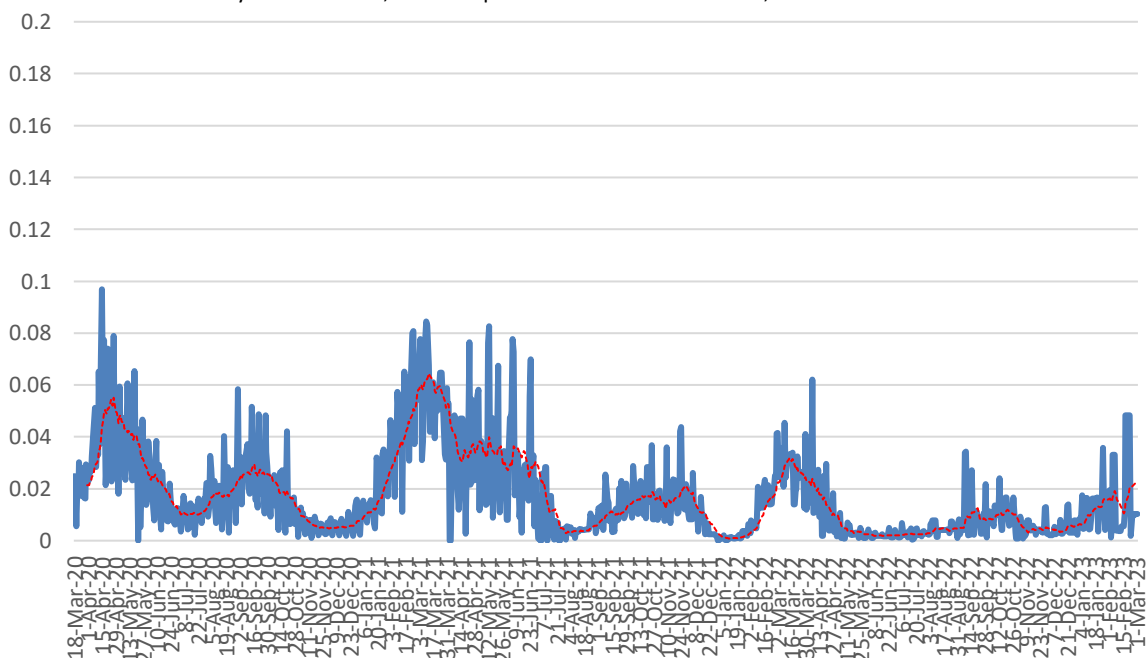

STS Studios, LLC
14545 Phillip Ln.
Sonora, California 95370
209-768-7894
ststolp@sts-studios.com

California Coronavirus Observed Case Fatality Rate Monitoring March 3, 2023

California COVID-19 Cases in Prior 24 Hrs, 2020-22

Center for Systems Science, Johns Hopkins School of Public Health, 2020-22

California Observed Case Fatality Rate in prior 24hrs, 2020-22

Center for Systems Science, Johns Hopkins School of Public Health, 2020-22