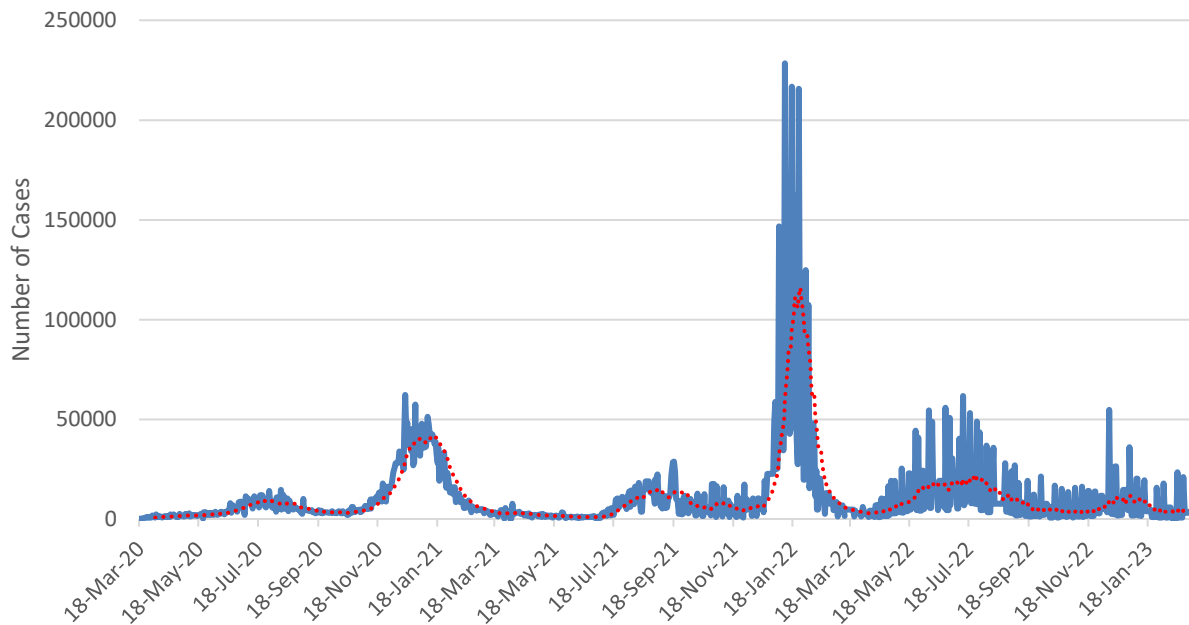

STS Studios, LLC
14545 Phillip Ln.
Sonora, California 95370
209-768-7894
ststolp@sts-studios.com

California Coronavirus Observed Case Fatality Rate Monitoring March 3, 2023

California COVID-19 Cases in Prior 24 Hrs, 2020-22

Center for Systems Science, Johns Hopkins School of Public Health, 2020-22

California Observed Case Fatality Rate in prior 24hrs, 2020-22

Center for Systems Science, Johns Hopkins School of Public Health, 2020-22