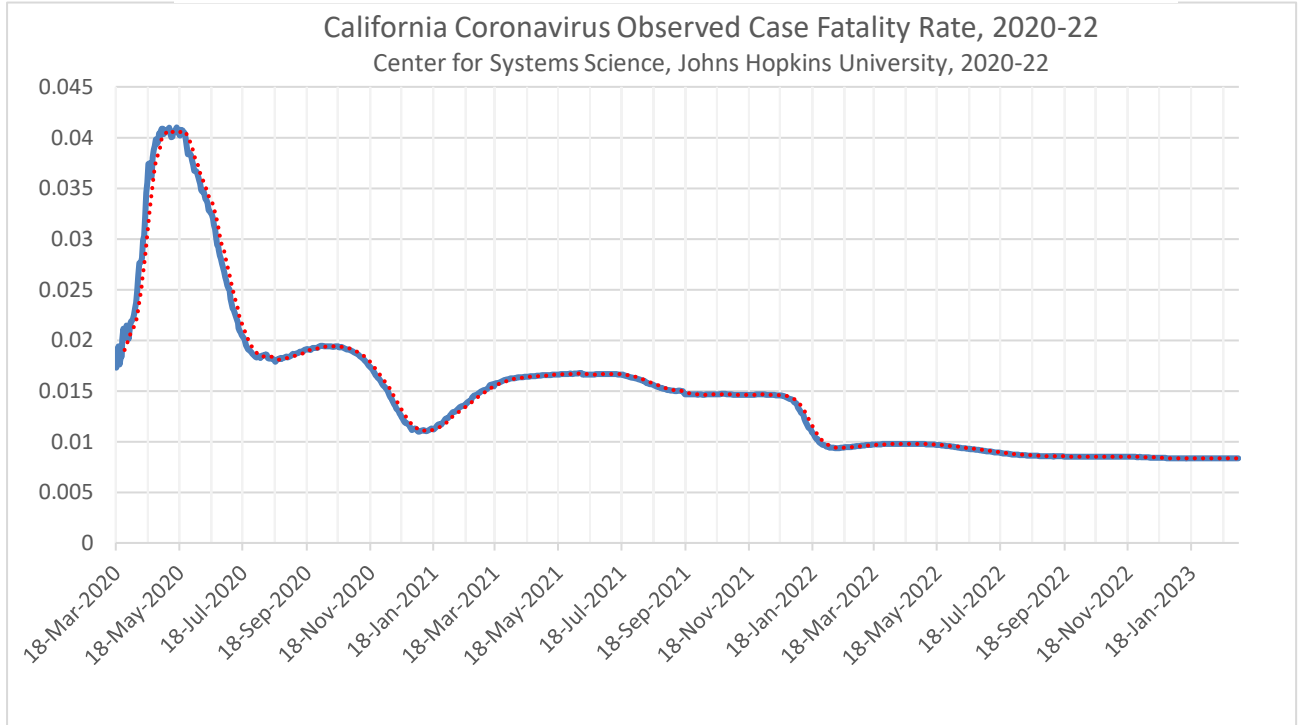

STS Studios, LLC
14545 Phillip Ln.
Sonora, California 95370
209-768-7894
ststolp@sts-studios.com

California Coronavirus Observed Case Fatality Rate Monitoring March 3, 2023

California COVID-19 Cases in Prior 24 Hrs, 2020-22

Center for Systems Science, Johns Hopkins School of Public Health, 2020-22

California Observed Case Fatality Rate in prior 24hrs, 2020-22

Center for Systems Science, Johns Hopkins School of Public Health, 2020-22