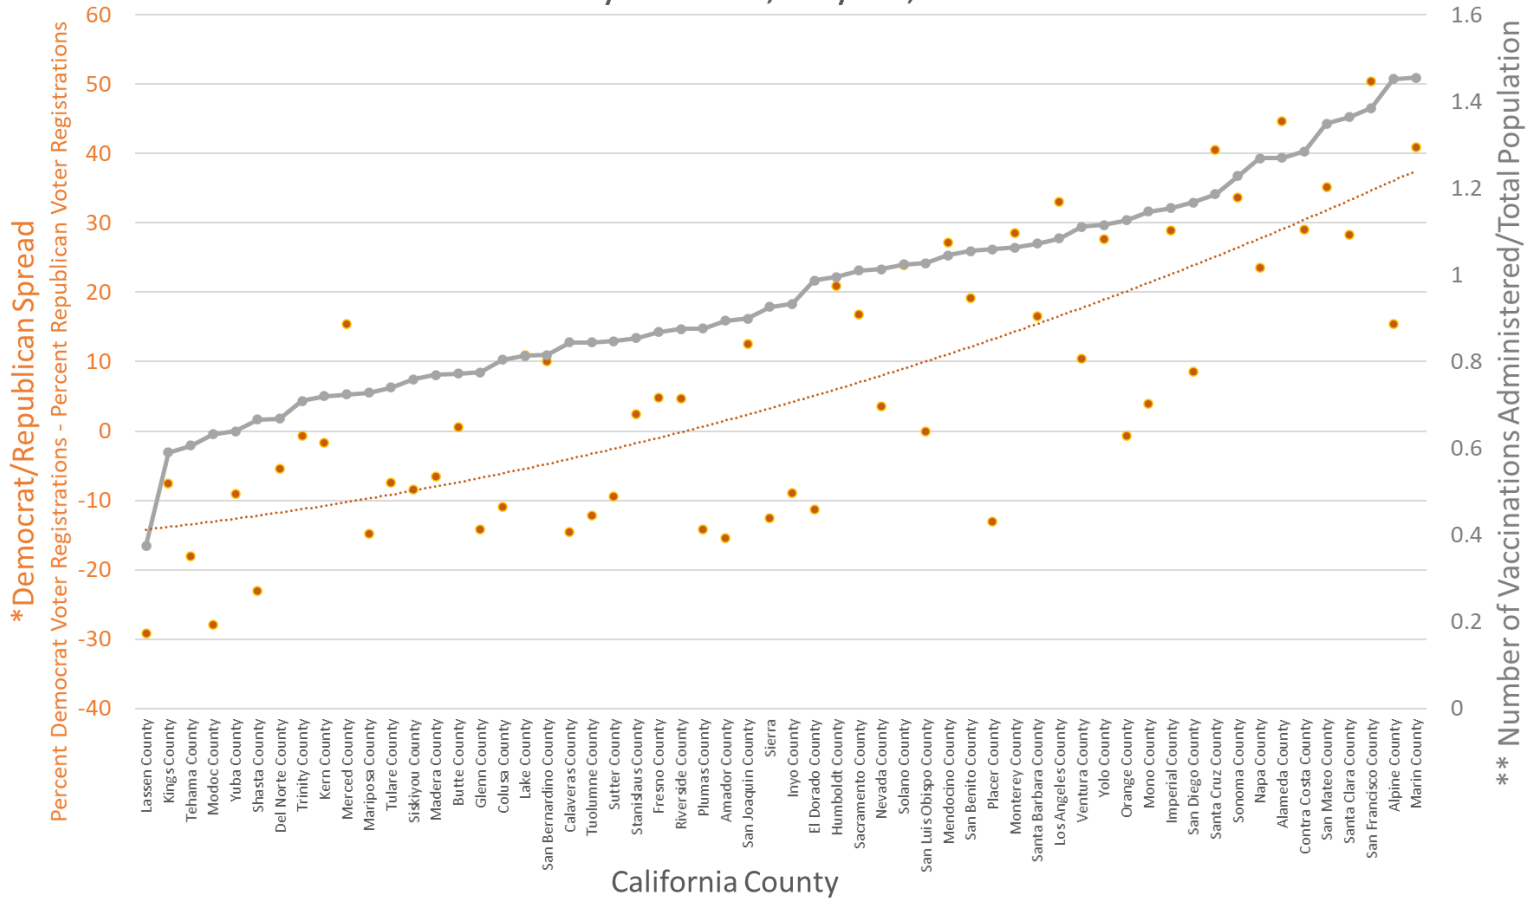

## California County Vaccination Rates As A Function of County Political Party Balance, July 15, 2021

● Democrat/Republican Spread 
 —●— # Vaccinations/Population 
 ⋯ Poly. (Democrat/Republican Spread)

\*[https://en.wikipedia.org/wiki/California\\_locations\\_by\\_voter\\_registration](https://en.wikipedia.org/wiki/California_locations_by_voter_registration) (Downloaded July 15, 2021)

\*\*<https://covid19.ca.gov/vaccination-progress-data>